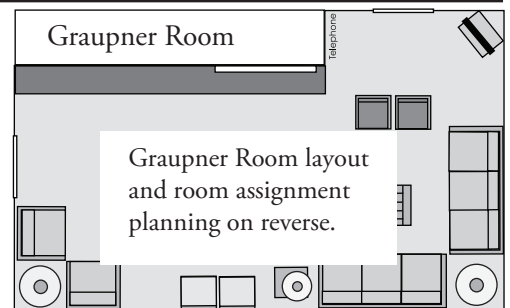

Patio

Graupner Room

The Graupner Room is 300 sq.ft. (25'x12'). The informal meeting space seats 15 comfortably. It is possible to seat 20 in an oval by rearranging the furniture. Kitchenette: Includes a small fridge, microwave, 2 coffee pots and an electric teapot. Cupboards contain tea, instant coffee, sugar and non-dairy creamer. There are also enough glasses, mugs, etc. for twenty people. Firewood and firestarters are provided seasonally.