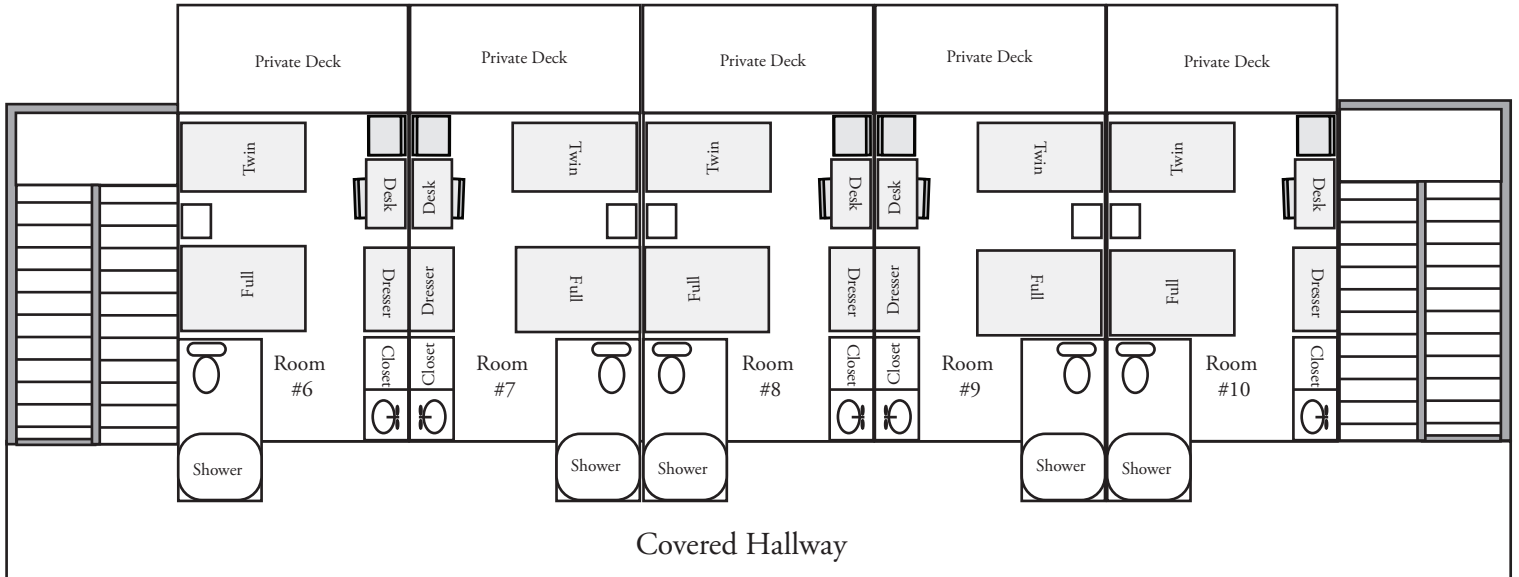

The Bishop's Ranch

5297 Westside Rd.

Healdsburg, CA 95448

Tel.: 707.433.2440 Fax: 707.433.3431

email: info@bishopsranch.org www.bishopsranch.org

Webb Lodge

Level 2 – Rooms 6-10