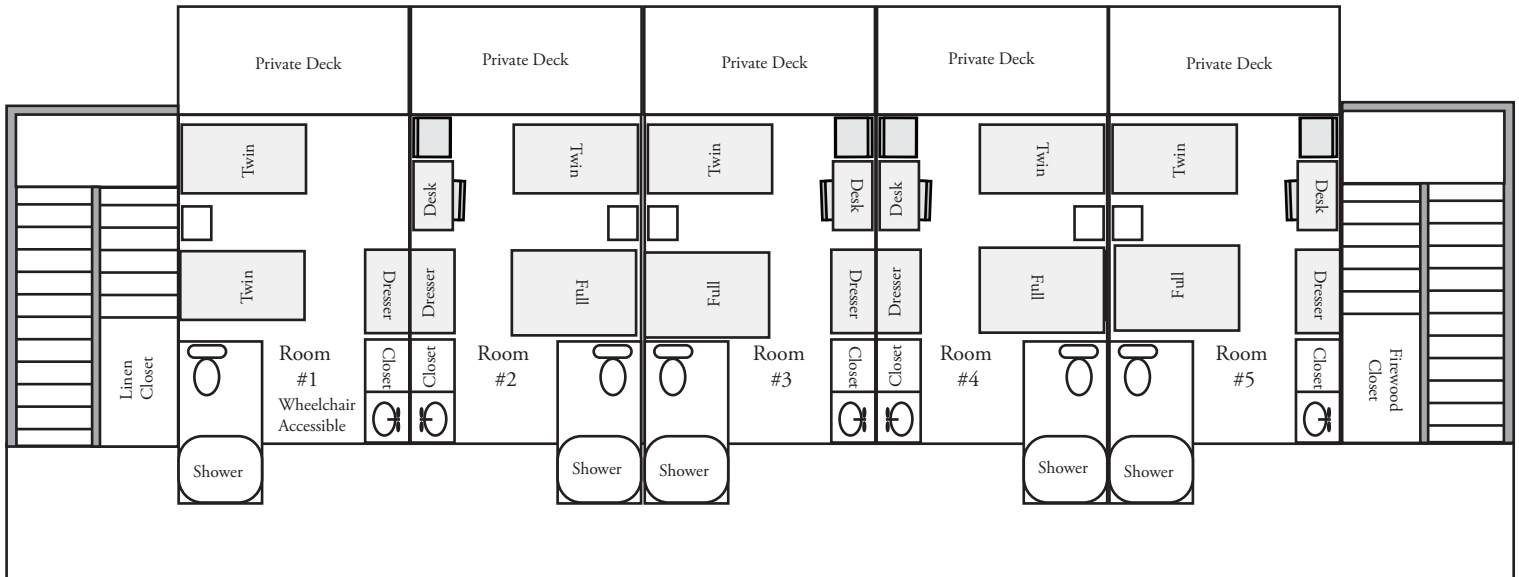

Patio

Graupner Room

The Graupner Room is 300 sq.ft. (25'x12'). The informal meeting space seats 15 comfortably. It is possible to seat 20 in an oval by rearranging the furniture. Kitchenette: Includes a small fridge, microwave, 2 coffee pots and an electric teapot. Cupboards contain tea, instant coffee, sugar and non-dairy creamer. There are also enough glasses, mugs, etc. for twenty people. Firewood and firestarters are provided seasonally.

Webb Lodge Room Assignments

Room #1

- 1) _____
- 2) _____

Room #2

- 3) _____
- 4) _____

Room #3

- 5) double _____
- _____
- 6) _____

Room #4

- 7) double _____
- _____
- 8) _____

Room #5

- 9) _____
- 10) _____

Room #6

- 11) double _____
- _____
- 12) _____

Room #7

- 13) _____
- 14) _____

Room #8

- 15) _____
- 16) _____

Room #9

- 17) _____
- 18) _____

Room #10

- 19) double _____
- _____
- 20) _____