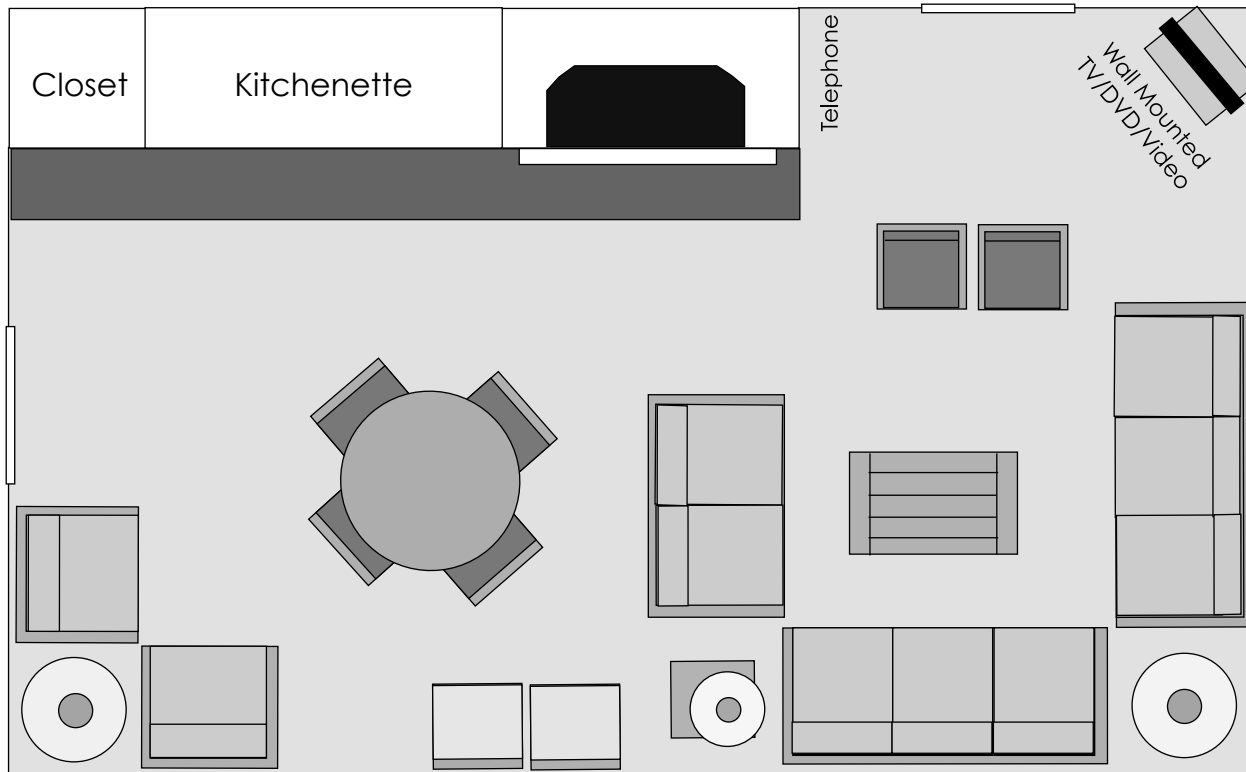

Patio

Graupner Room

The Graupner Room is 300 sq.ft. (25'x12'). The informal meeting space seats 15 comfortably. It is possible to seat 20 in an oval by rearranging the furniture. Kitchenette: Includes a small fridge, microwave, 2 coffee pots and an electric teapot. Cupboards contain tea, instant coffee, sugar and non-dairy creamer. There are also enough glasses, mugs, etc. for twenty people. Firewood and firestarters are provided seasonally.

Webb Lodge Room Assignments

Room #1

- 1) _____
- 2) _____

Room #2

- 3) _____
- 4) _____

Room #3

- 5) double _____
- _____
- 6) _____

Room #4