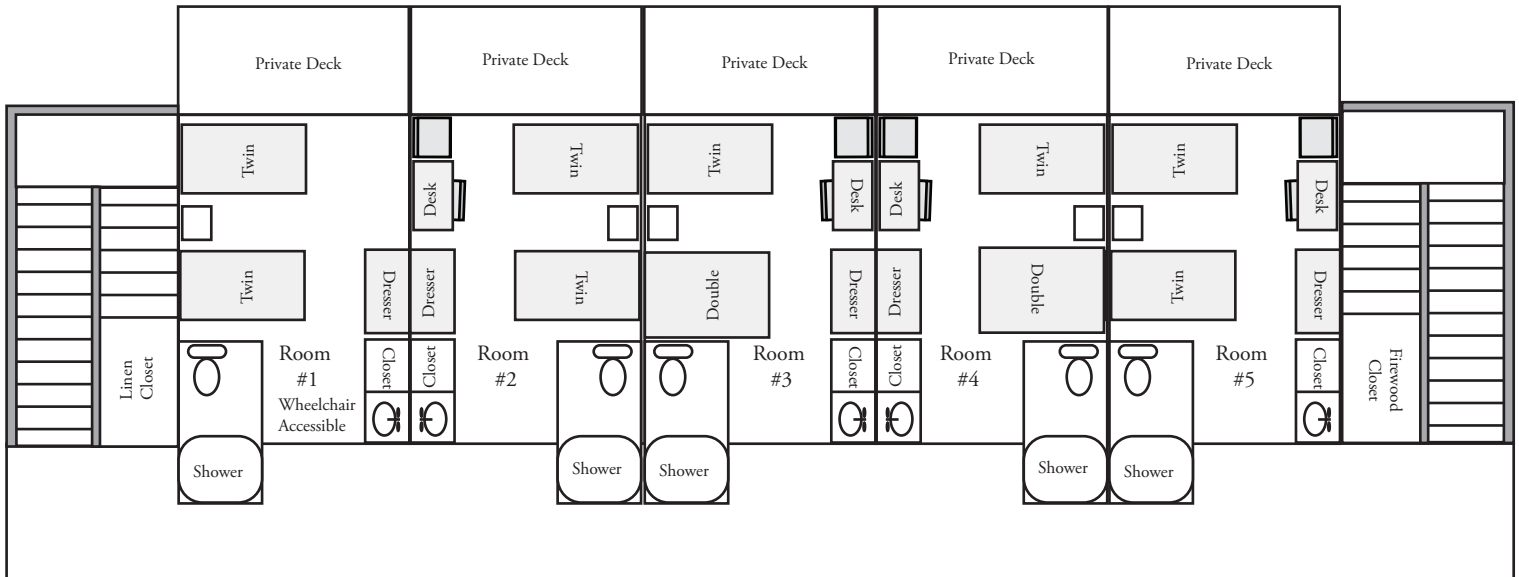

Patio

Graupner Room

The Graupner Room is 300 sq.ft. (25'x12'). The informal meeting space seats 15 comfortably. It is possible to seat 20 in an oval by rearranging the furniture. Kitchenette: Includes a small fridge, microwave, 2 coffee pots and an electric teapot. Cupboards contain tea, instant coffee, sugar and non-dairy creamer. There are also enough glasses, mugs, etc. for twenty people. Firewood and firestarters are provided seasonally.

Webb Lodge Room Assignments

Room #1

- 1) _____
- 2) _____

Room #2

- 3) _____
- 4) _____

Room #3

- 5) double _____
- _____
- 6) _____

Room #4

- 7) double _____
- _____
- 8) _____

Room #5

- 9) _____
- 10) _____

Room #6

- 11) double _____
- _____
- 12) _____

Room #7

- 13) _____
- 14) _____

Room #8

- 15) _____
- 16) _____

Room #9

- 17) _____
- 18) _____

Room #10

- 19) double _____
- _____
- 20) _____