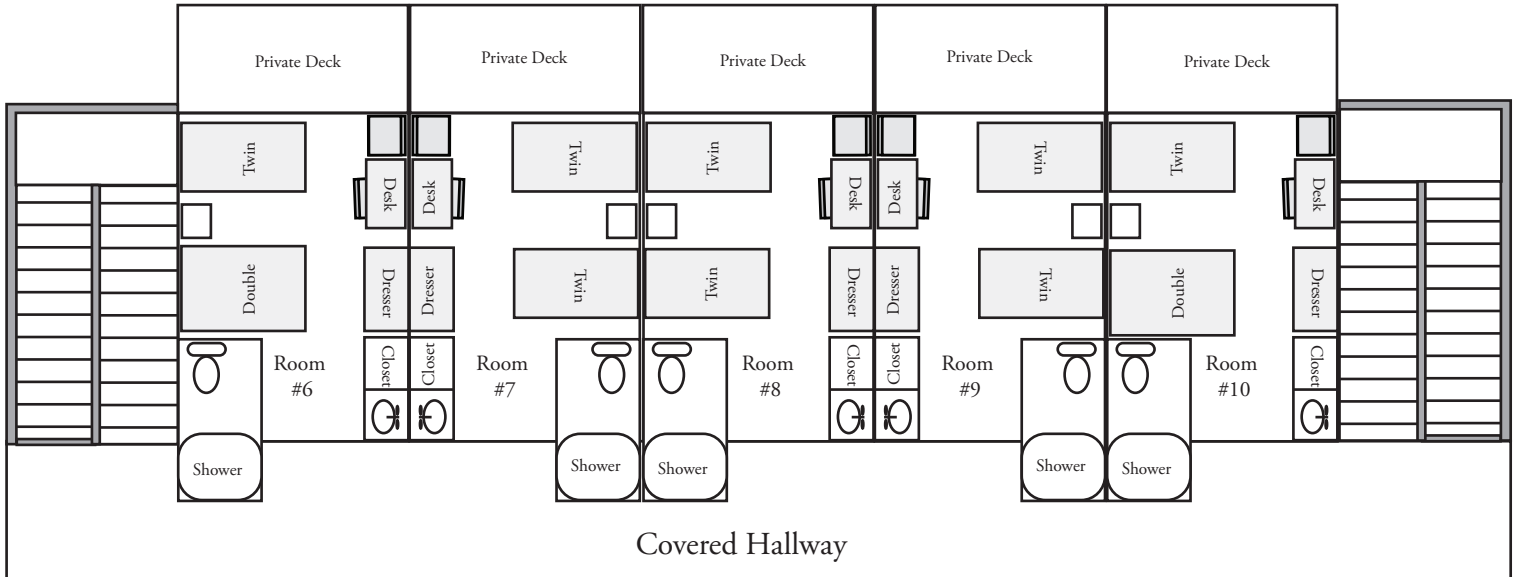

The Bishop's Ranch

5297 Westside Rd.

Healdsburg, CA 95448

Tel.: 707.433.2440 Fax: 707.433.3431

email: info@bishopsranch.org www.bishopsranch.org

Webb Lodge

Level 2 – Rooms 6-10