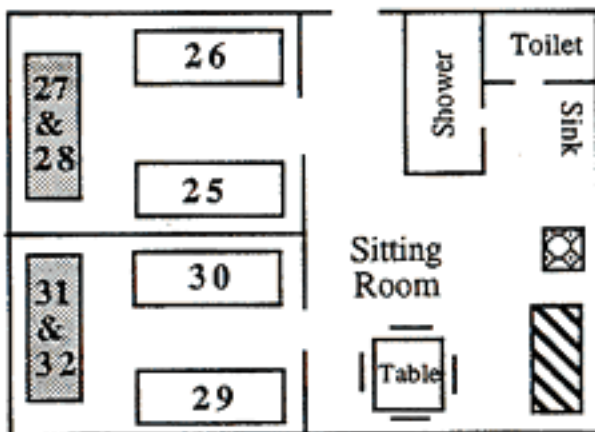

St. Stephen's Youth Village

Cabin #1

Cabin #2

Cabin #3

Cabin #4

Cabin #5 Wheelchair accessible

Map Key

-  = Twin Bunk Bed
-  = Twin Bed
-  = Futon Sofa
-  &  = Standing Closet
-  = Chair