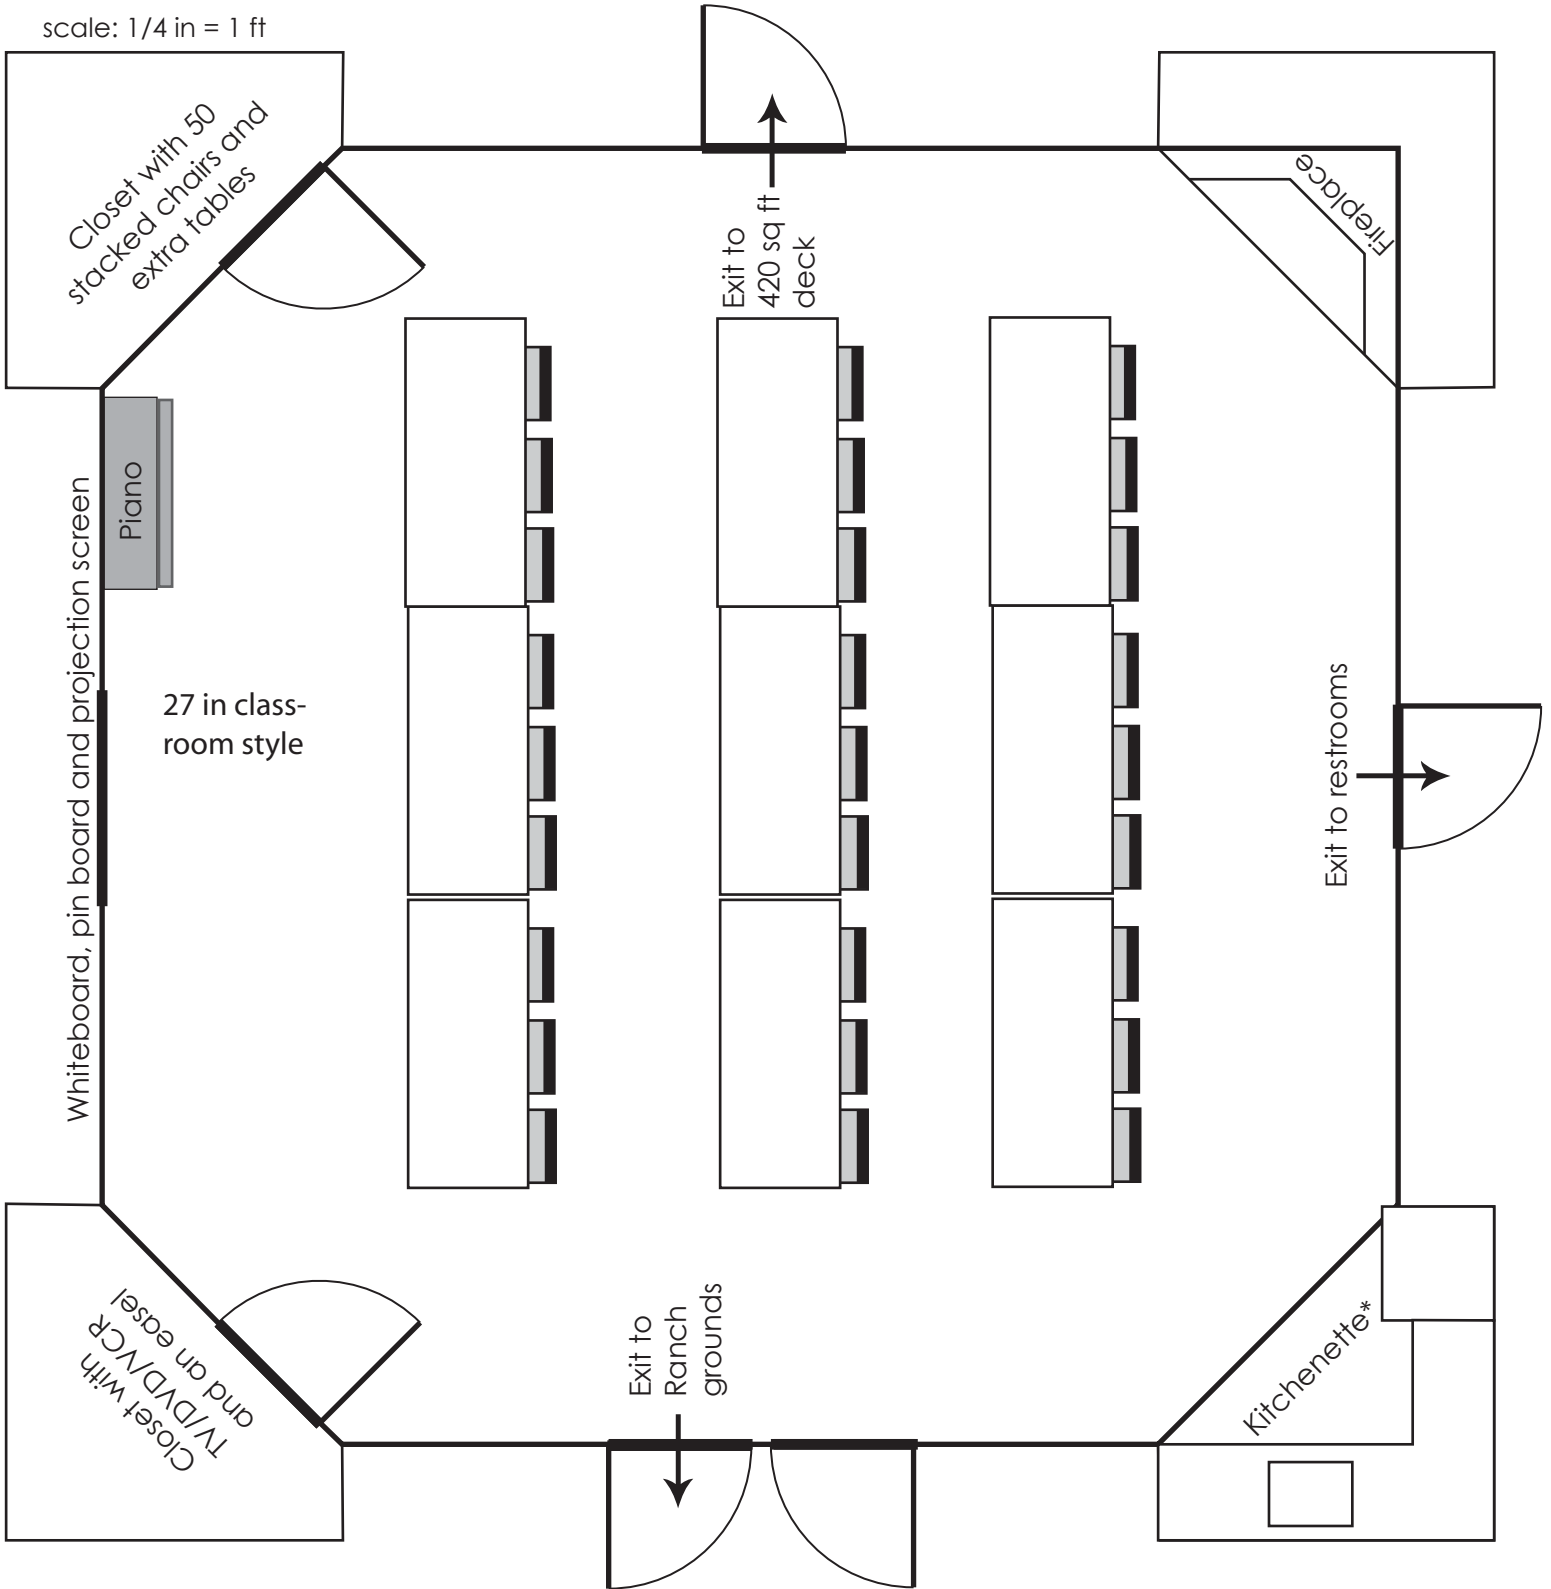

# St. John's Meeting House

A 27 X 27 foot, open room with high ceilings, with windows on three walls and a clerestory for natural light. Comfortably seats 50 people theater style.

scale: 1/4 in = 1 ft

\*Kitchenette includes a sink; full sized fridge; electric stovetop with 2 burners; small microwave; two 12-cup drip coffee makers; electric teapot; cupboards with mugs, tea, instant coffee, sugar and non dairy creamer; *limited* quantities of bowls, plates, silverware and other utensils.