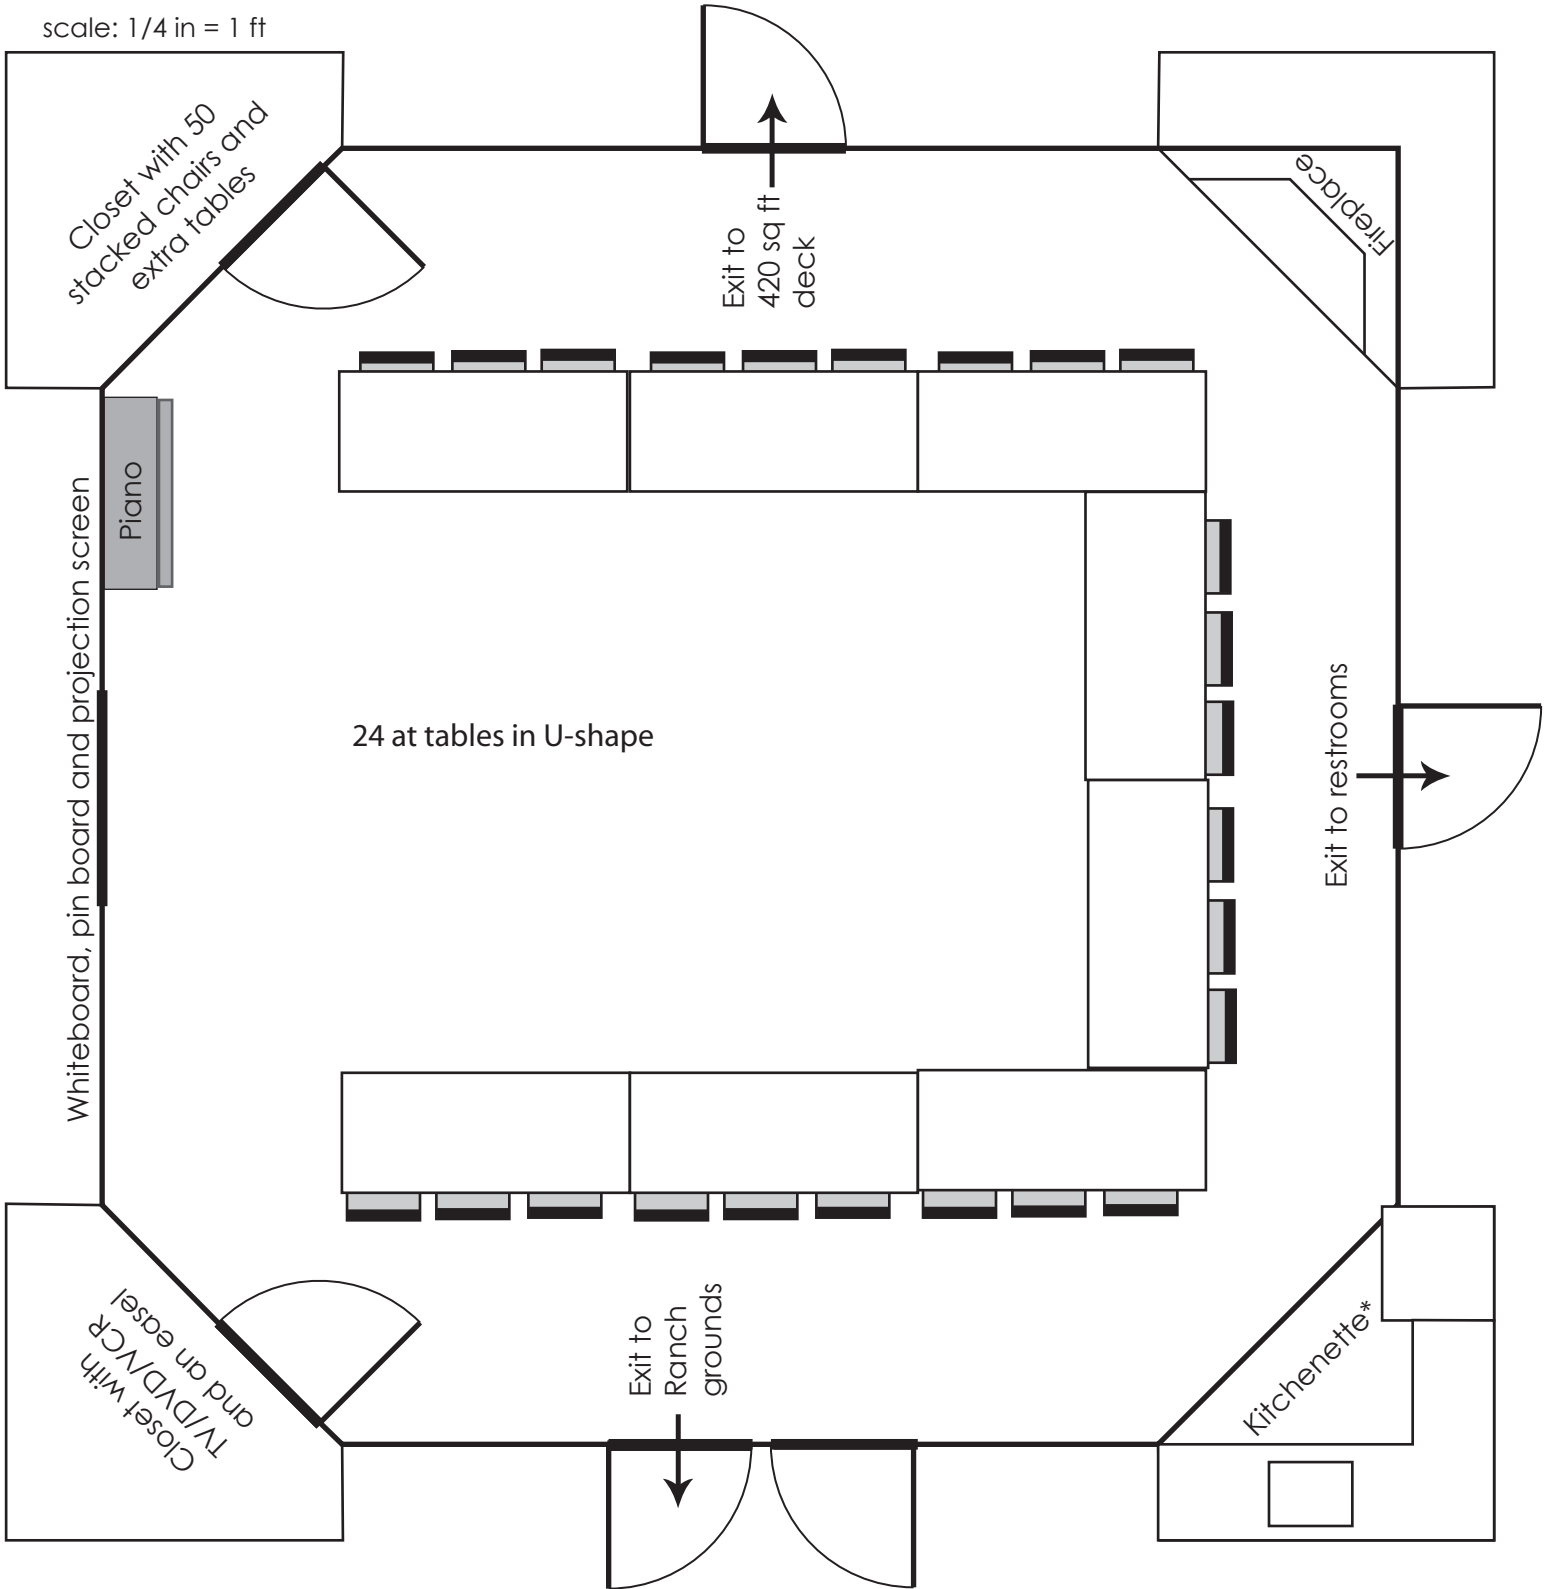

# St. John's Meeting House

A 27 X 27 foot, open room with high ceilings, with windows on three walls and a clerestory for natural light. Comfortably seats 50 people theater style.

scale: 1/4 in = 1 ft

\*Kitchenette includes a sink; full sized fridge; electric stovetop with 2 burners; small microwave; two 12-cup drip coffee makers; electric teapot; cupboards with mugs, tea, instant coffee, sugar and non dairy creamer; *limited* quantities of bowls, plates, silverware and other utensils.