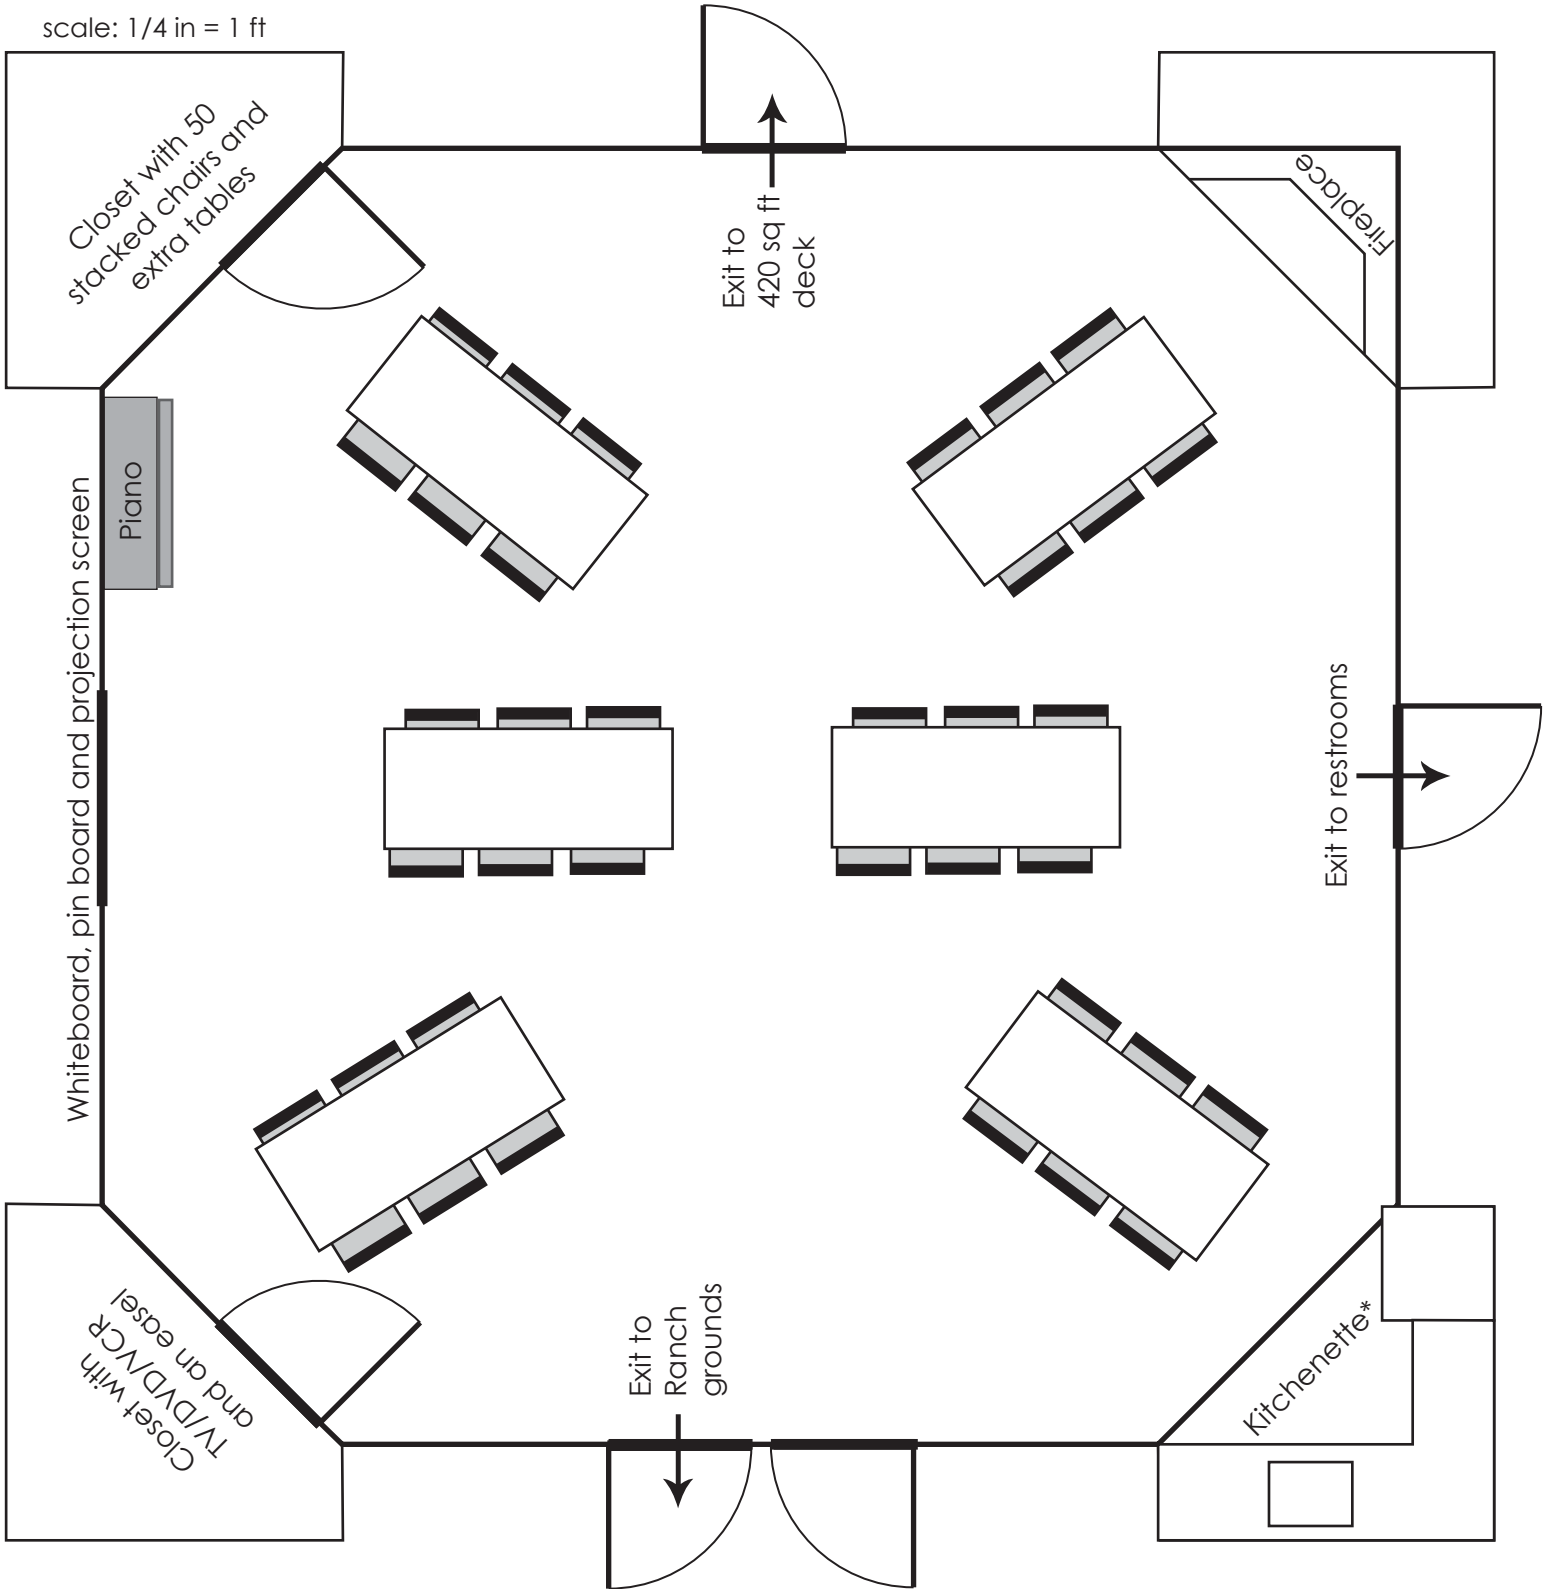

# St. John's Meeting House

A 27 X 27 foot, open room with high ceilings, with windows on three walls and a clerestory for natural light. Comfortably seats 50 people theater style.

scale: 1/4 in = 1 ft

\*Kitchenette includes a sink; full sized fridge; electric stovetop with 2 burners; small microwave; two 12-cup drip coffee makers; electric teapot; cupboards with mugs, tea, instant coffee, sugar and non dairy creamer; *limited* quantities of bowls, plates, silverware and other utensils.