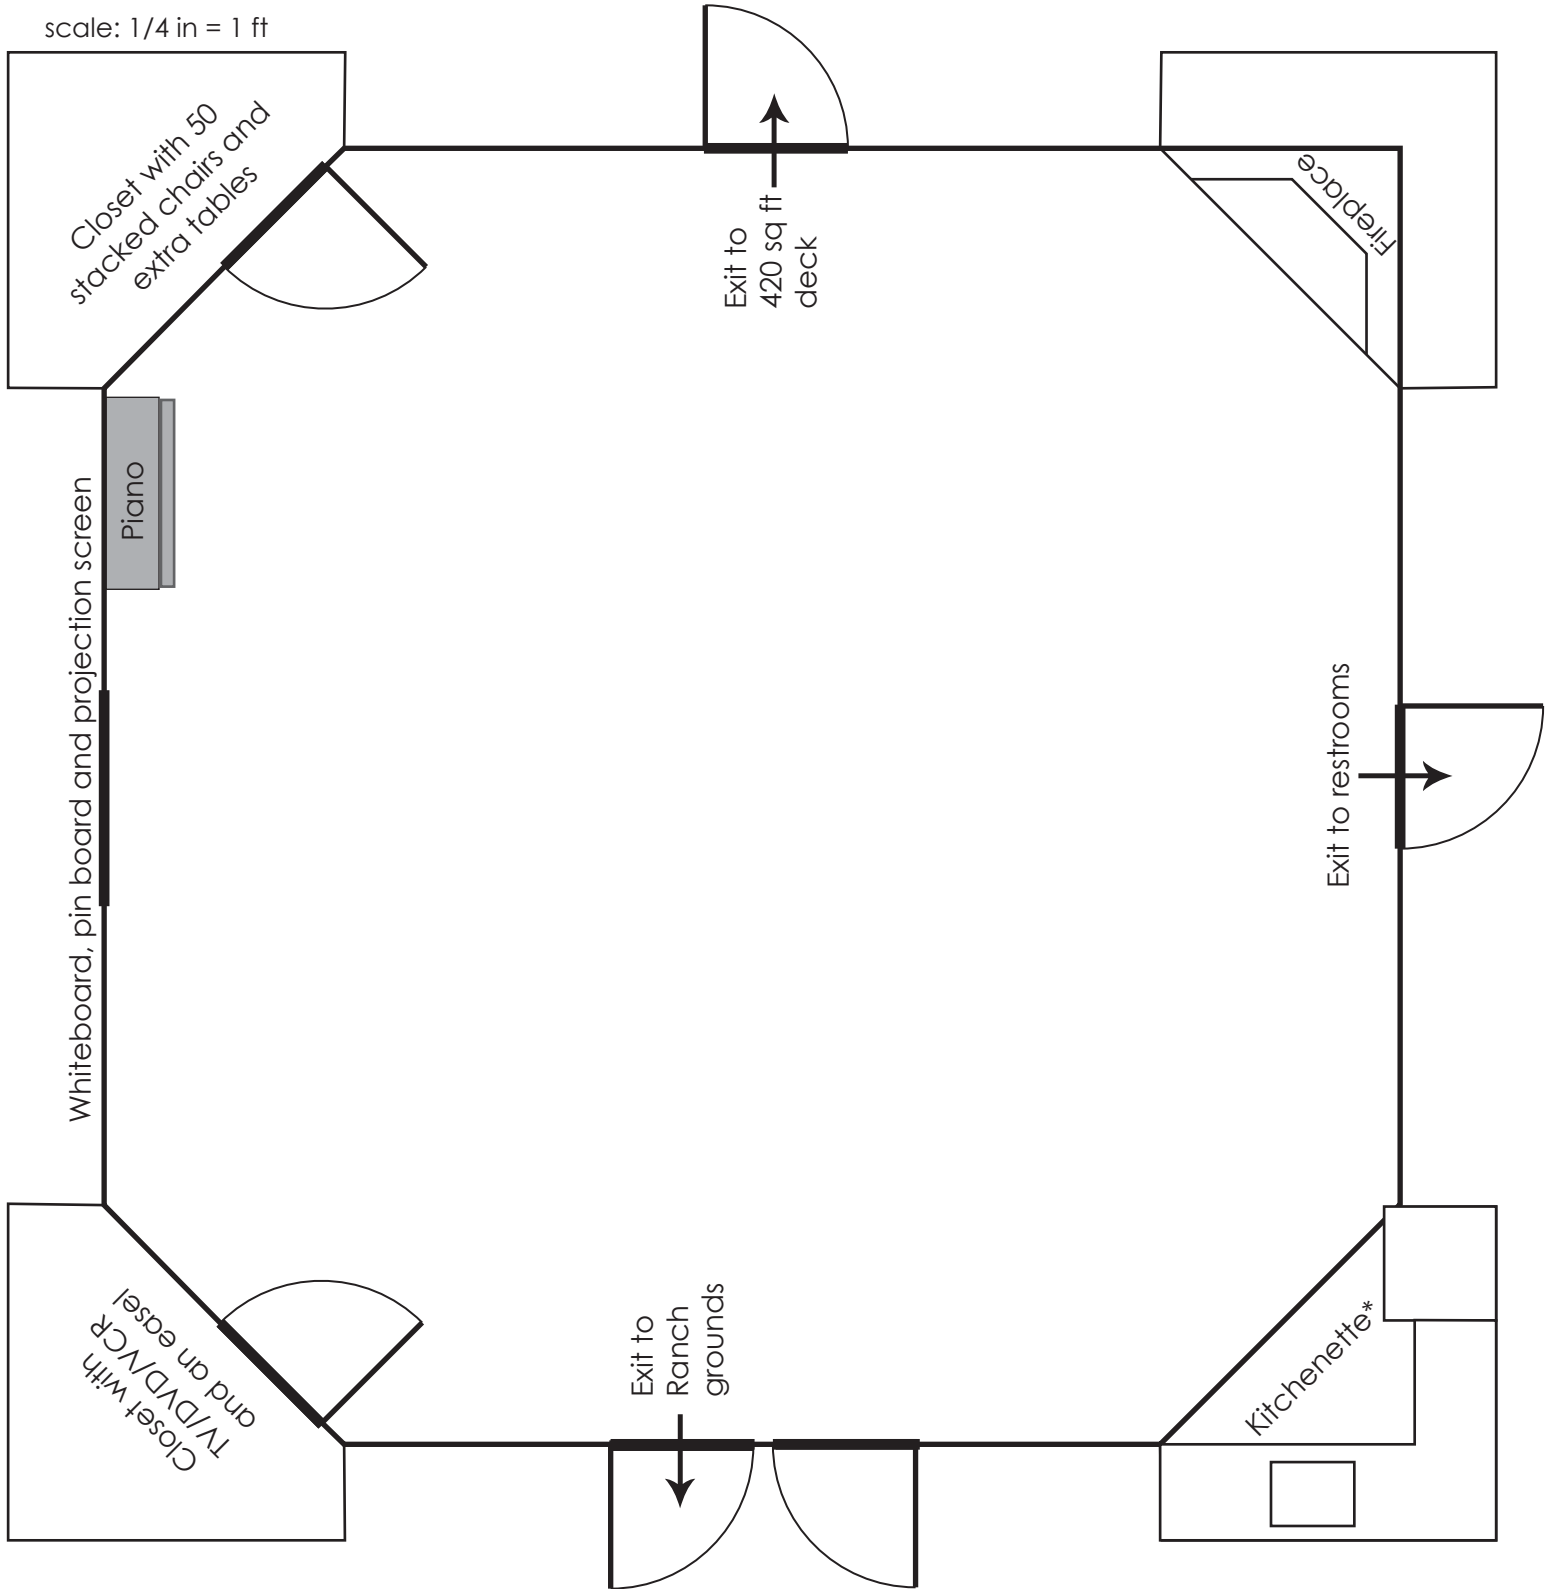

# St. John's Meeting House

A 27 X 27 foot, open room with high ceilings, with windows on three walls and a clerestory for natural light. Comfortably seats 50 people theater style.

scale: 1/4 in = 1 ft

\*Kitchenette includes a sink; full sized fridge; electric stovetop with 2 burners; small microwave; two 12-cup drip coffee makers; electric teapot; cupboards with mugs, tea, instant coffee, sugar and non dairy creamer; *limited* quantities of bowls, plates, silverware and other utensils.