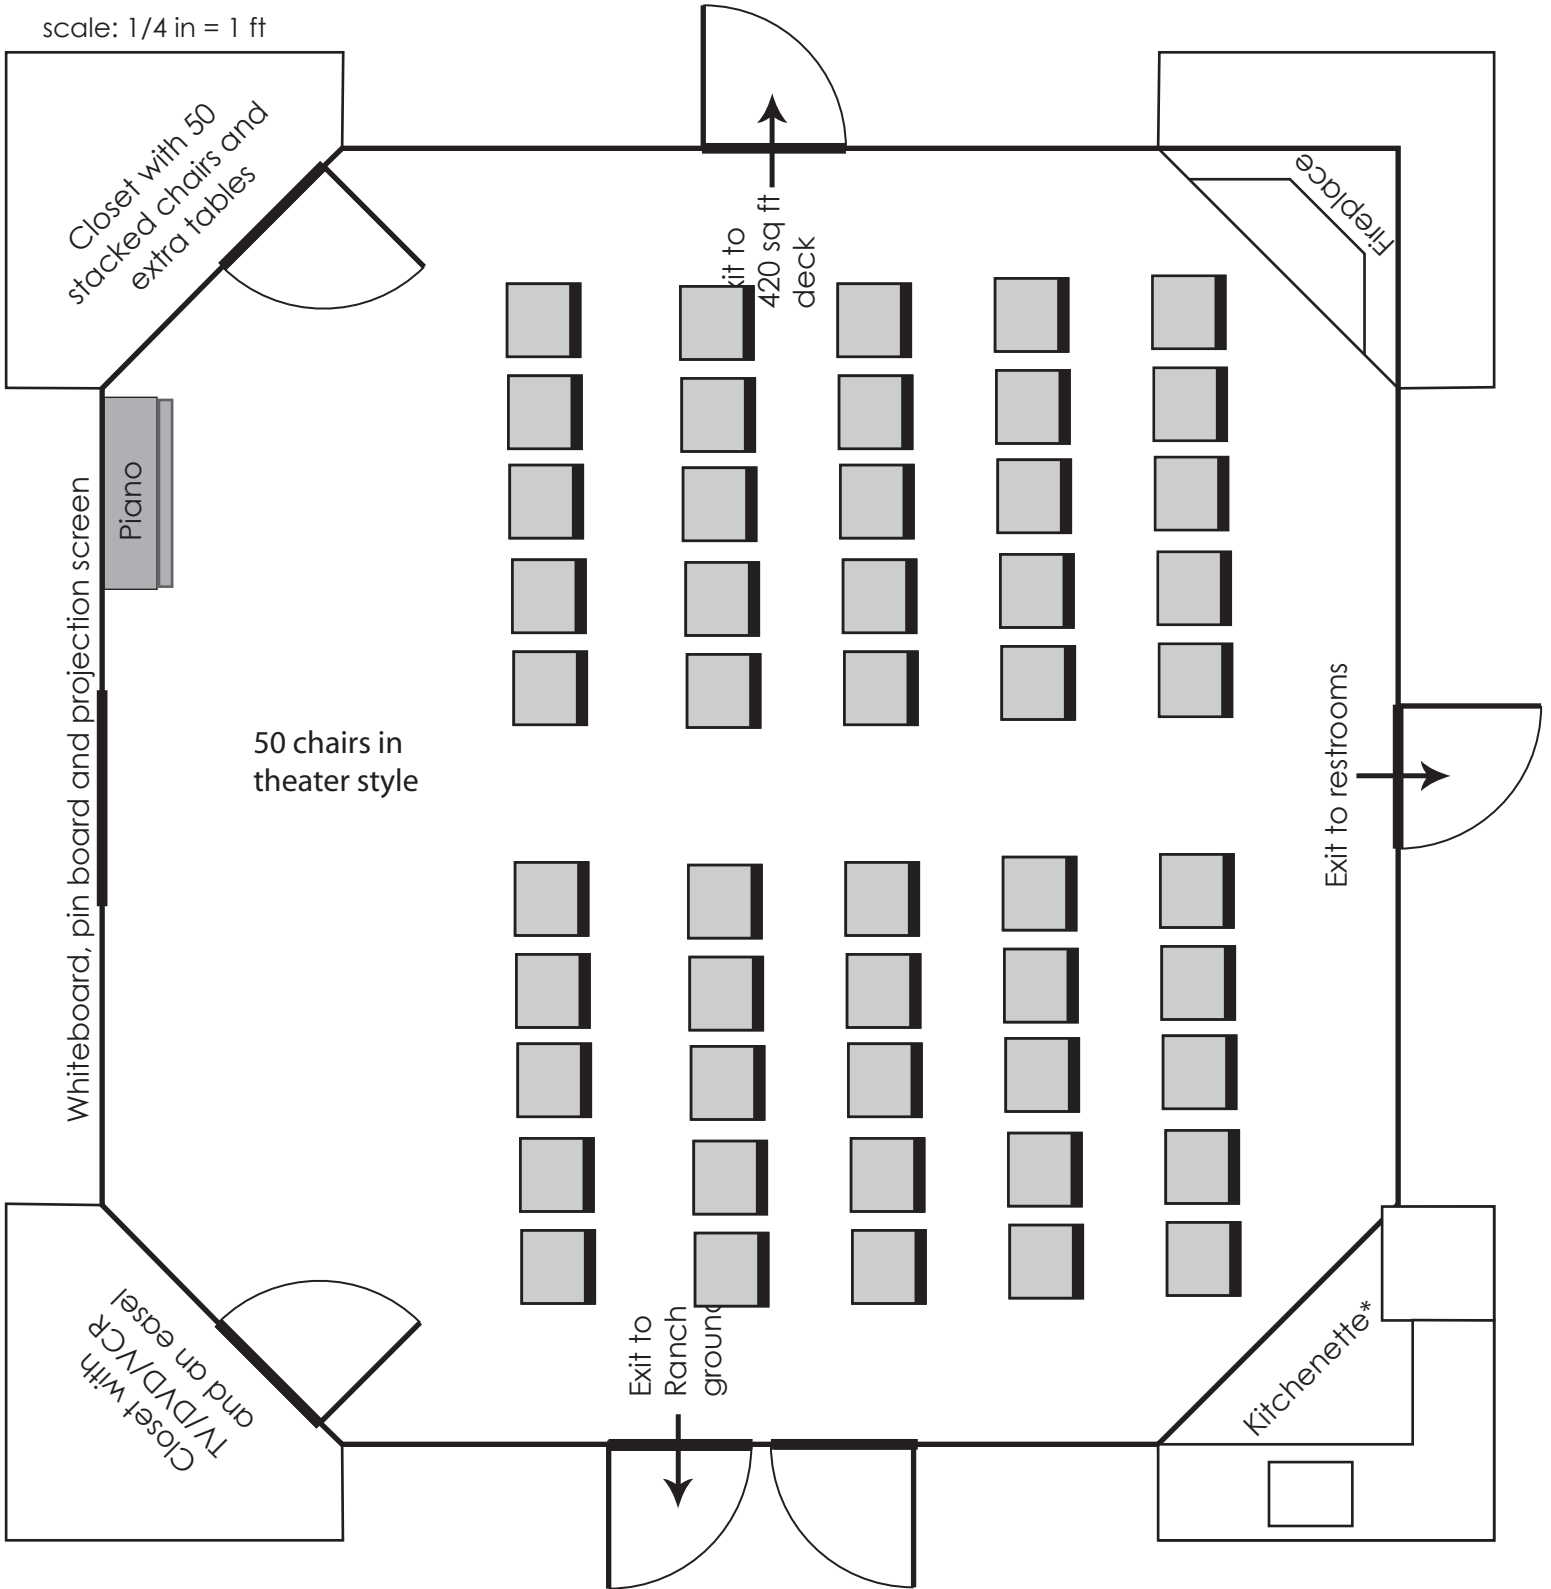

# St. John's Meeting House

A 27 X 27 foot, open room with high ceilings, with windows on three walls and a clerestory for natural light. Comfortably seats 50 people theater style.

scale: 1/4 in = 1 ft

\*Kitchenette includes a sink; full sized fridge; electric stovetop with 2 burners; small microwave; two 12-cup drip coffee makers; electric teapot; cupboards with mugs, tea, instant coffee, sugar and non dairy creamer; *limited* quantities of bowls, plates, silverware and other utensils.