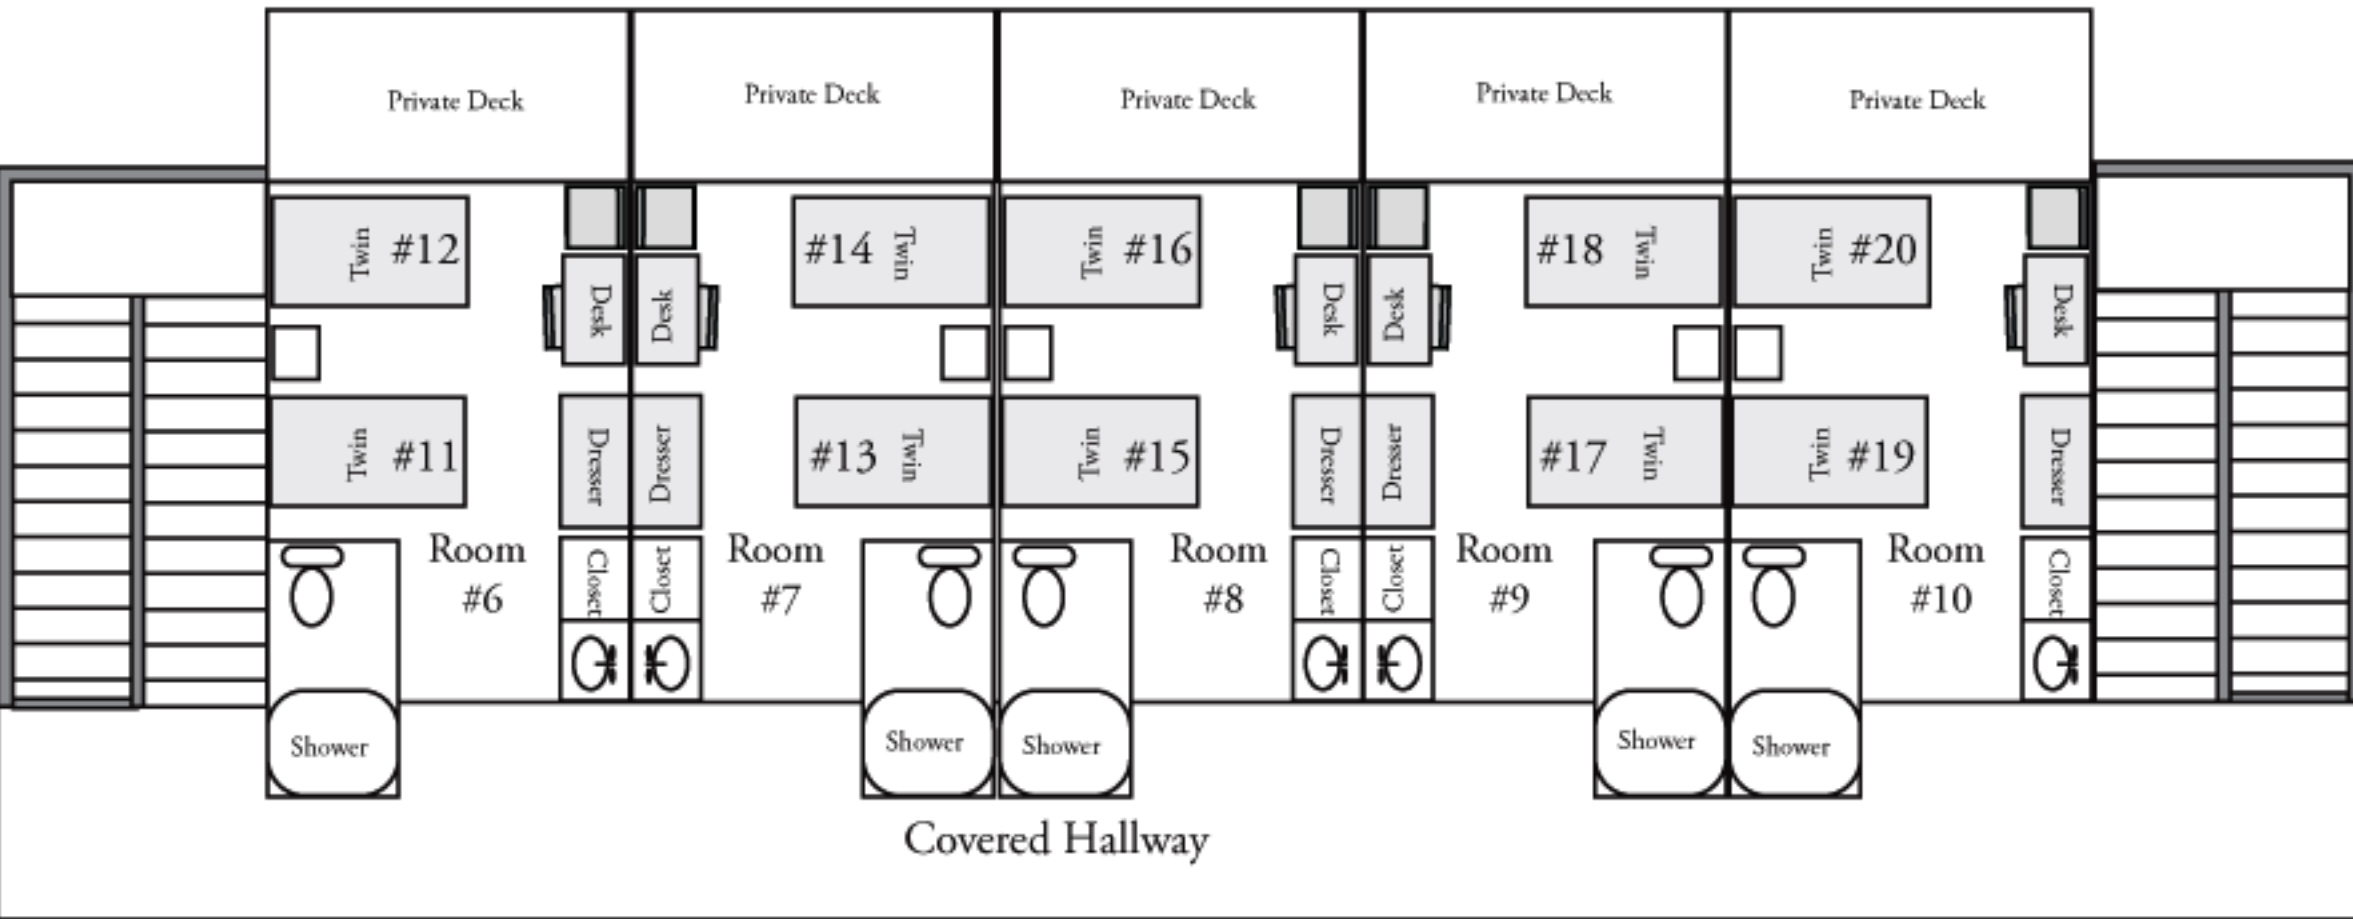

Webb Lodge

Level 2 – Rooms 6-10

Level 1 – Rooms 1-5

Patio