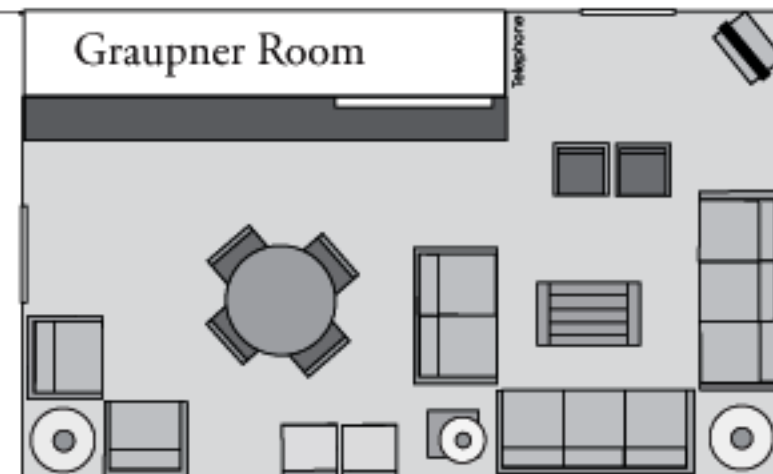

Webb Lodge

Level 2 – Rooms 6-10

Level 1 – Rooms 1-5

Patio