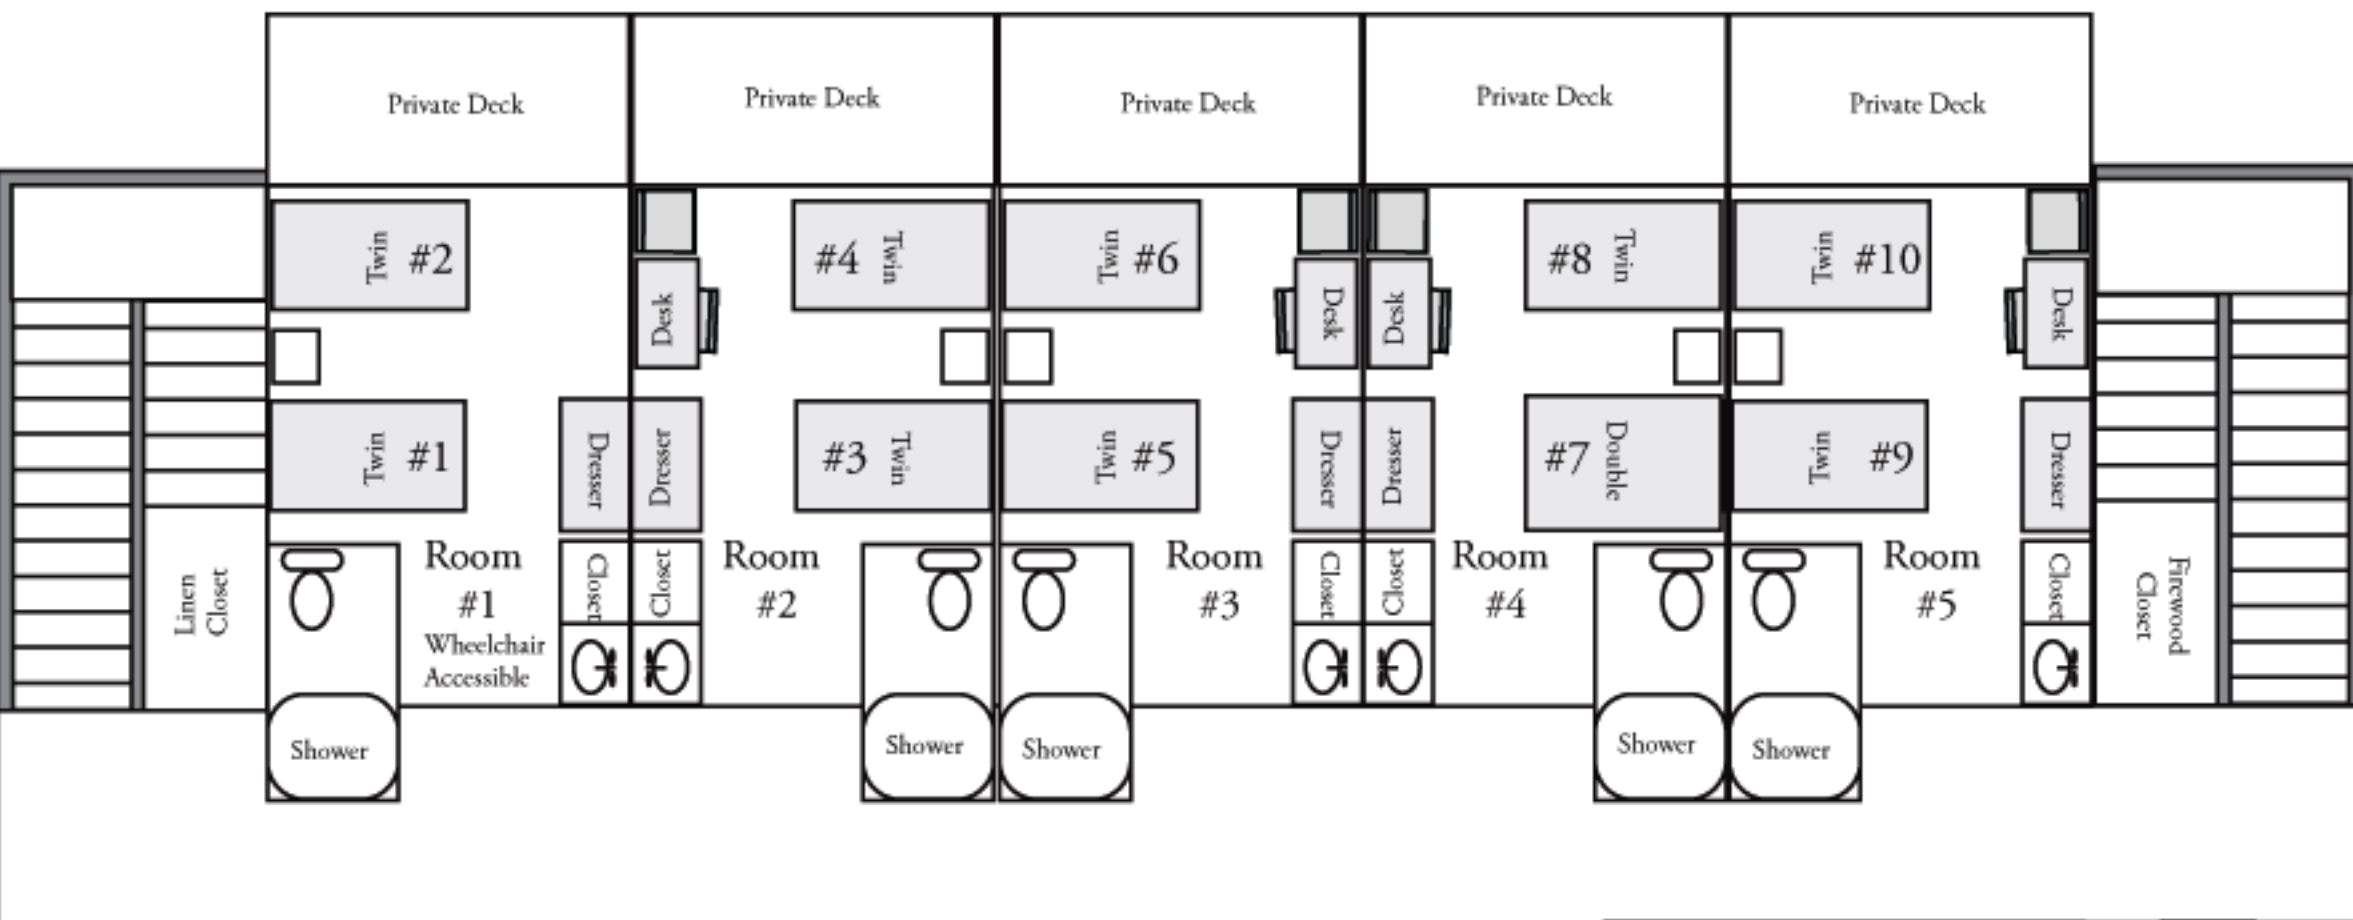

Webb Lodge

Level 2 – Rooms 6-10

Level 1 – Rooms 1-5

Patio