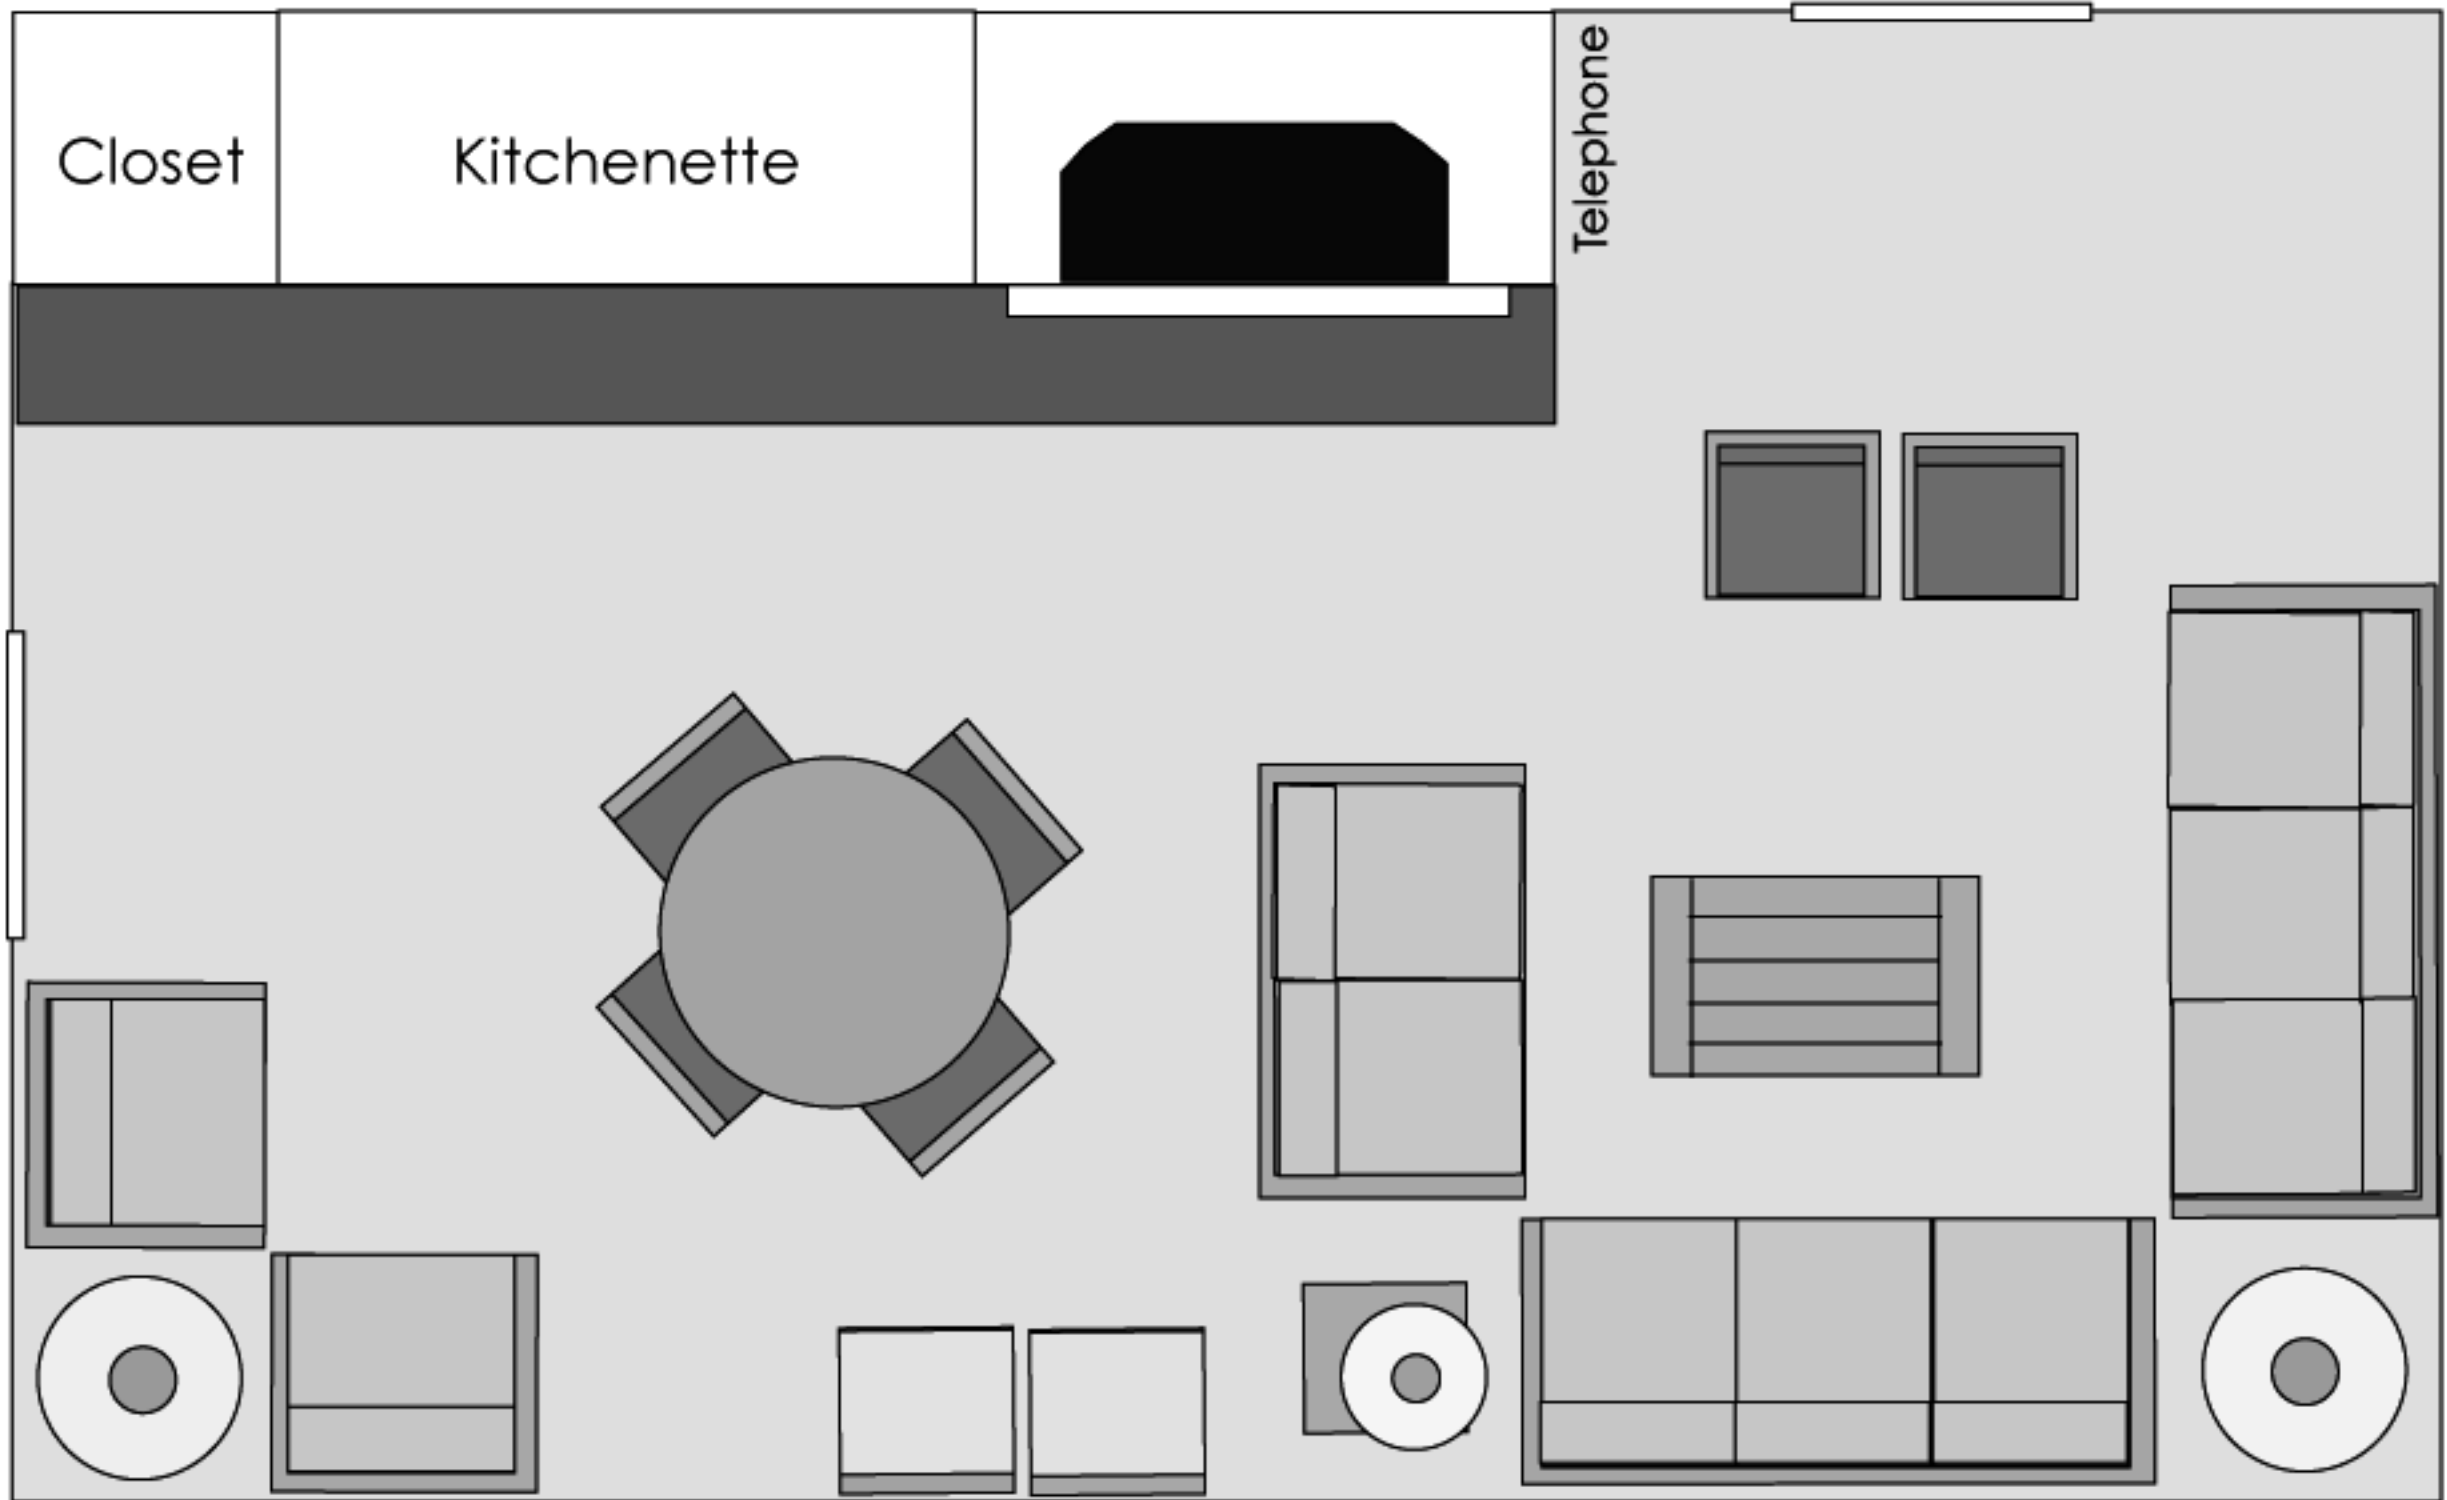

Graupner Room

The Graupner Room is 300 sq.ft. (25'x12')

The informal meeting space seats 15 comfortably. It is possible to seat 20 in an oval by rearranging the furniture.

Kitchenette: Includes a small fridge, microwave, 2 coffee pots and an electric teapot. Cupboards contain tea, instant coffee, sugar and non-dairy creamer. There are also enough glasses, mugs, etc. for twenty people.