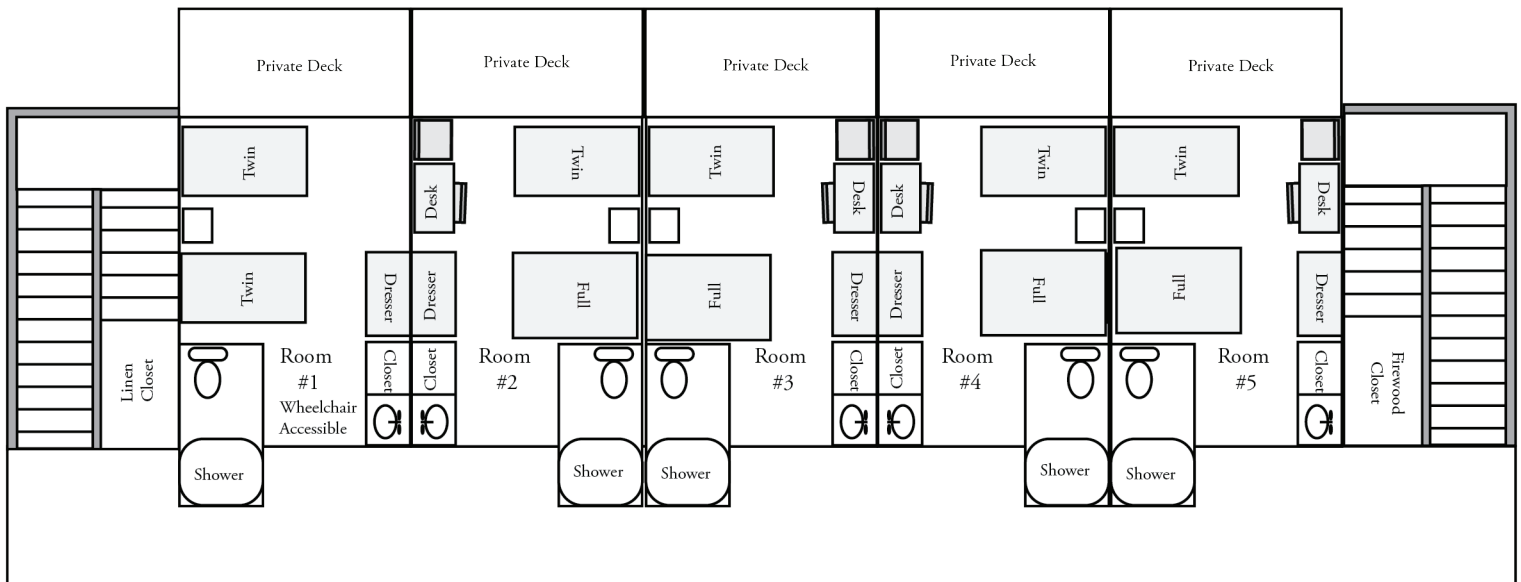

Webb Lodge

Webb Lodge is a two story building featuring ten private rooms each with their own bathroom and deck that overlook rolling hills, a pond, and stately oaks.

Plans not to scale

Level 2 – Rooms 6-10

Level 1 – Rooms 1-5

Patio