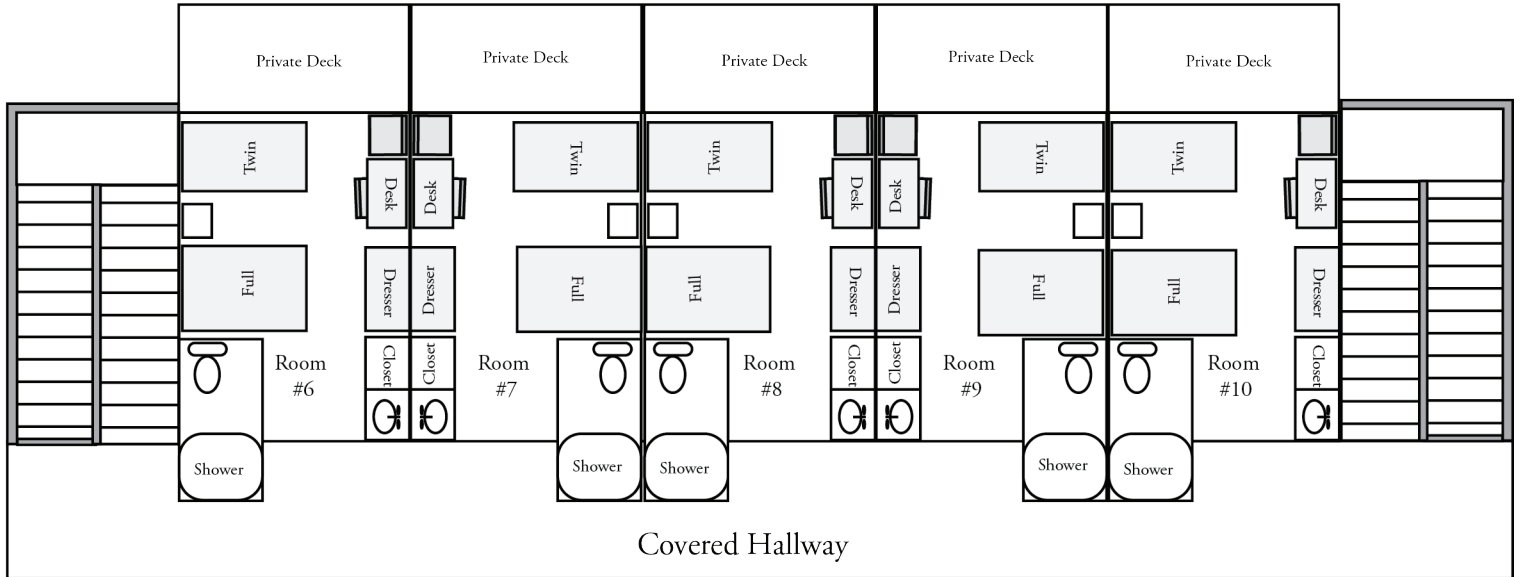

Webb Lodge

Webb Lodge is a two story building featuring ten private rooms each with their own bathroom and deck that overlook rolling hills, a pond, and stately oaks.

Plans not to scale

Level 2 – Rooms 6-10

Level 1 – Rooms 1-5

Patio